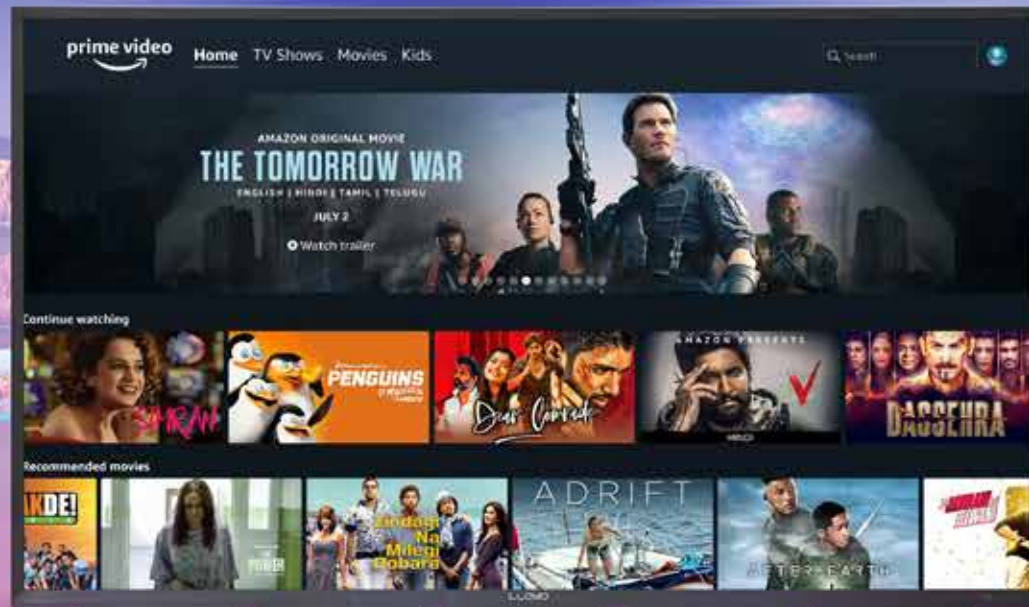

ACCESS ALL YOUR FAVOURITE MOVIES AND SHOWS WITH JUST A CLICK.

LLOYD

**Netflix, Prime Video,
YouTube, Disney+ Hotstar,
Sony Liv and many more.**